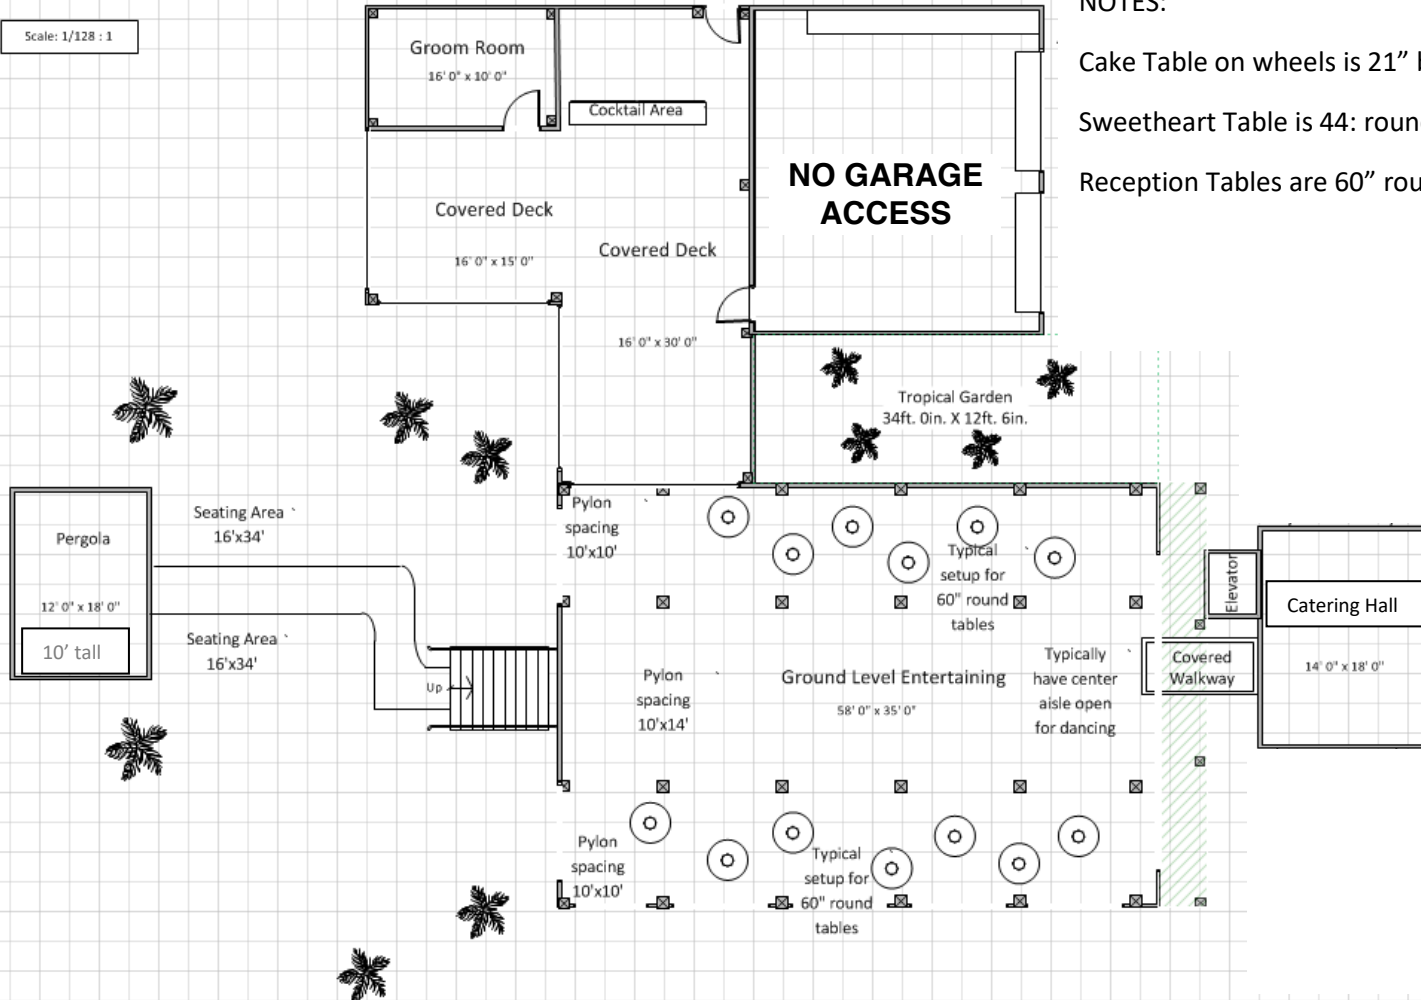

1586 HWY 87,
GILCHRIST TX 77617

Building Layout View

Beauty and the Beach
Beachfront Wedding Venue

www.BeautyAndTheBeach.us

Scale: 1/128 : 1

NOTES:

Cake Table on wheels is 21" by 44:

Sweetheart Table is 44: round by 30" tall

Reception Tables are 60" round and seat 8